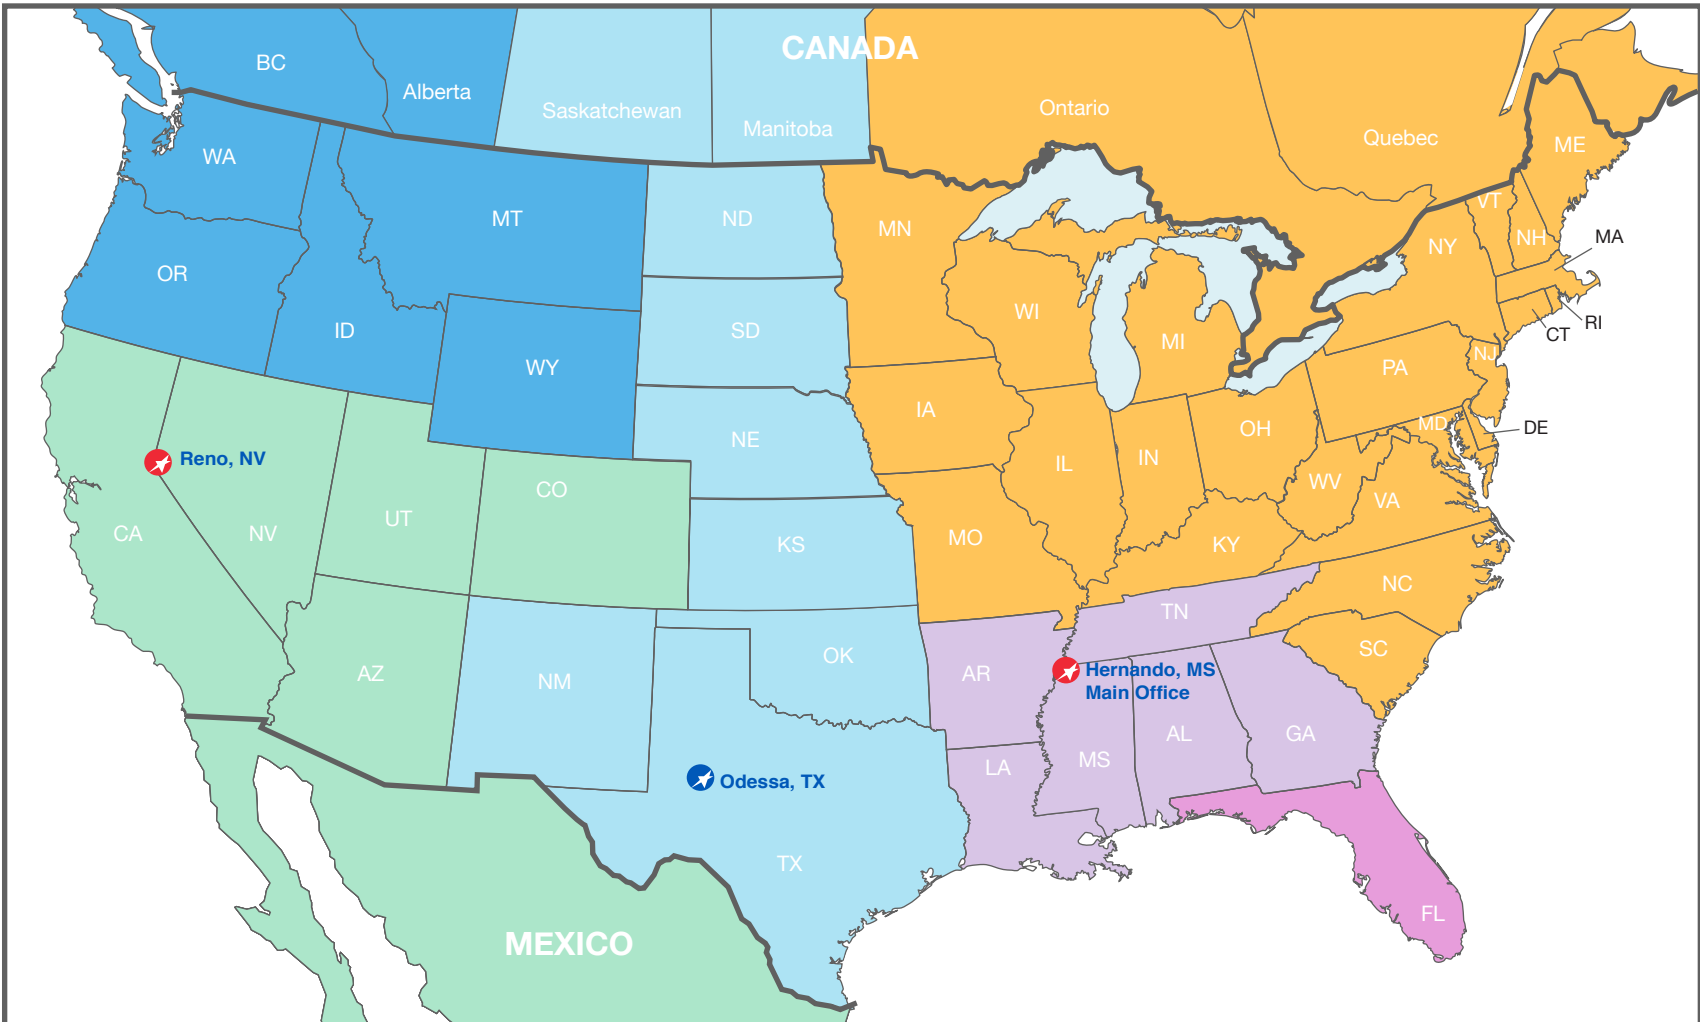

Sales Territory Map – Siemens Sales Team

John Richardson 775.686.9623

Vice President of Sales

Northwest **Doug Falt 662.403.8762**
Regional Sales Manager
Mary Schell 662.912.1411
Inside Sales

Southeast **Dennis Moore 662.403.7362**
Regional Sales Manager
Karla Cousin 662.912.1404
Inside Sales